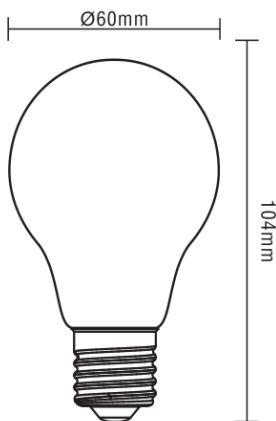

LEDincand pro WA60 KP50T7

Physical data

Weight (g)	30.5
Lamp Length (mm) - C/L	104
Max. Lamp Diameter (mm) - D	60
Lamp dimension equal to filament lamp equivalent	Yes
Designed for optimum use in non standard conditions	No
Fluorescent lamp replacement	No
Single packaging type	Box
Single package dimensions (L x W x H) (cm)	60 X 105 / 1PCS
Inner package dimensions (L x W x H) (cm)	335 x 140 x 125 / 10PCS
Outer package dimensions (L x W x H) (cm)	720 x 350 x 270 / 100PCS

* Compatible dimmer: Busch Jaeger 6517U-101 / Peha 436 / GIRA2262000/IT01

* Do not use in close luminaire.

Technical Drawings